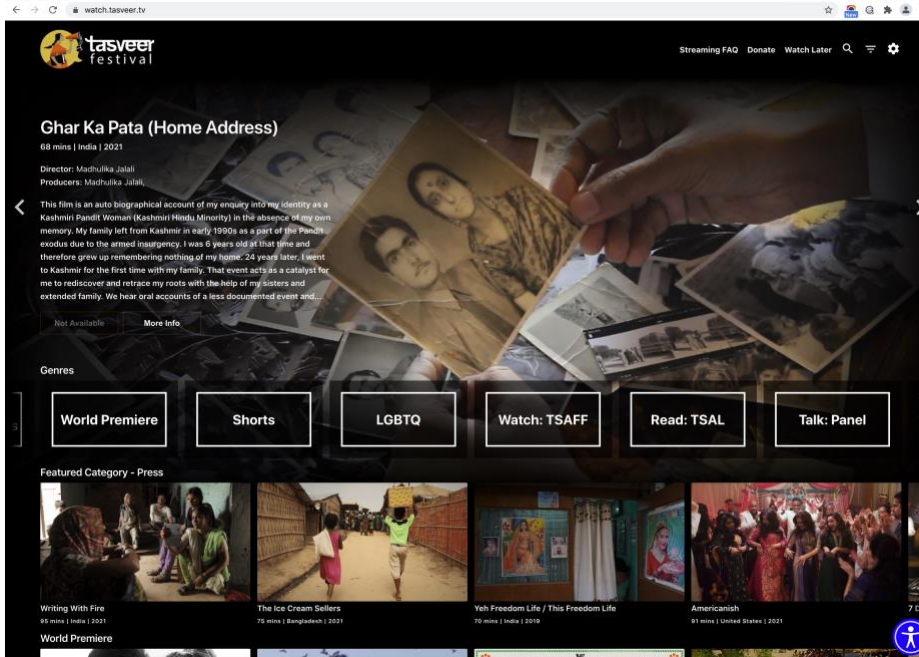

Access online programs as a Tasveer Festival All Access Pass holder

Decide how you want to watch –

- View online at watch.tasveer.tv
OR
- The Tasveer TV app on Roku and Fire TV.

To view online at watch.tasveer.tv

1. Go to <https://watch.tasveer.tv/>

2. Login as a Pass Holder.

Email address: The same email address you used to purchase the *Tasveer Festival All Access Pass* on our ticketing platform [here](#).

Password: The password used when you created an account on our Ticketing platform, ticketing platform [here](#).

If you have not yet created an account - [Register here](#)

3. Once you have successfully logged in, enjoy all the films, Shorts programs and Live Q and A sessions and Panels on our streaming platform.

4. Once you have logged into the portal, be sure to bookmark watch.tasveer.tv in your browser and save your password for quick access.

To watch on The Tasveer TV app on Roku

1. First, install the Tasveer TV channel on your Roku player – search for “Tasveer TV” on the Roku channel store, or use this [link](#).